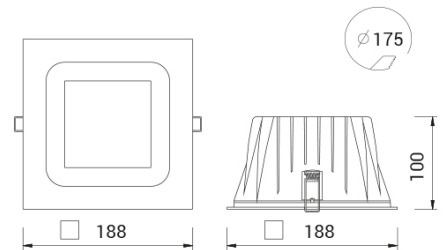

BOX LED MEDIUM

Circular cut-out. IP54 protection from the bottom

CODE		FLUX	SIZE	CERTIFICATIONS
44MP48K4M54	48W 4000K	4469lm	188mm	  

Optics

Internal polycarbonate reflector and opal microprism polycarbonate diffuser. CUT OFF > 20°.

Specifications

SMD LED technology;
Driver included;
CRI>90;
Mac Adams 3;
Life Time: L80/B10 >50.000h;
5 years complete warranty;
Eye safety: RG0/RG1 in accordance with EN62471:2009

Body

Body in die-cast aluminium.