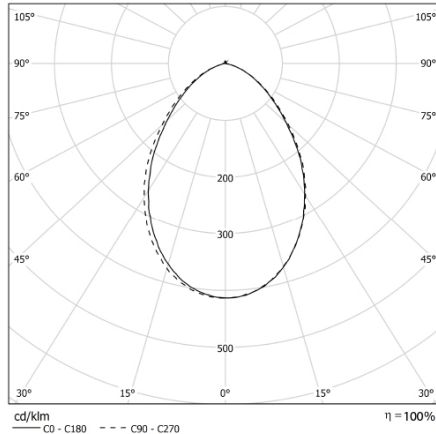

BOX LED MEDIUM

Circular cut-out. IP54 protection from the bottom

CODE		FLUX	SIZE	CERTIFICATIONS
44MP48K4M54	48W 4000K	4469lm	188mm	  

Optics

Internal polycarbonate reflector and opal microprism polycarbonate diffuser. CUT OFF > 20°.

Specifications

SMD LED technology;
Driver included;
CRI>90;
Mac Adams 3;
Life Time: L80/B10 >50.000h;
5 years complete warranty;
Eye safety: RG0/RG1 in accordance with EN62471:2009

Body

Body in die-cast aluminium.